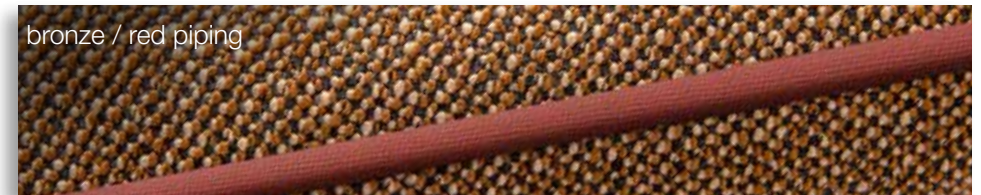

# INTERIOR | UPHOLSTERY BISCAY

OPTIONS for Dehler 29

OPTIONS for Dehler 34, 38SQ, 42 & 46

Mix and match as you wish: All upholstery can be matched with the following piping colours: blue, red, black, silver and gold.